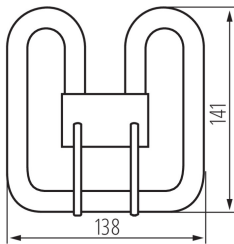

Compact plug fluorescent lamp

Kanlux DD is a family of compact fluorescent lamps with GR10q light bulb base. Their high light streams with low consumption of power make them an energy-saving lighting solution for holders with this type of the light bulb base.

GENERAL DATA:

Compatible with a dimmer: no

Length [mm]: 138

Height [mm]: 141

Mercury content: yes

TECHNICAL DATA:

Rated power [W]: 21

Material: glass

Light source: DD

Colour temperature: white

Colour temperature [K]: 3500

Colour-rendering index Ra: ≥ 80

Cap: GR10q

Rated lamp-service life [h]: 8000

Light source EEL: A

Annual power consumption [kWh/1000h]: 23

Rated luminous flux [lm]: 1344