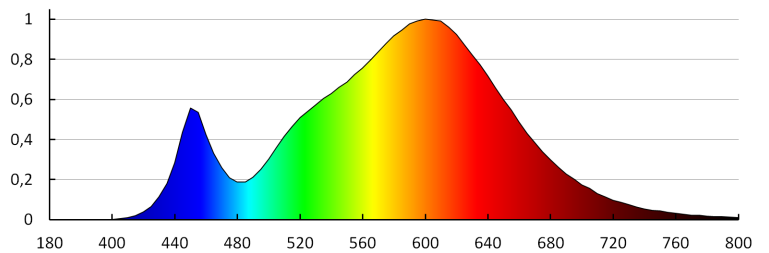

LOGISTIC DATA:

Unit of measurement: unit
Packaging method: 50
Number of units in the secondary packaging: 1
Number of units in the packaging: 50
Net unit weight [g]: 120
Grammage [g]: 171.6
Length of a unit pack [cm]: 12
Width of a unit pack [cm]: 5
Height of a unit pack [cm]: 11.5
Weight of a cardboard box [kg]: 8.58
Width of a cardboard box [cm]: 26.5
Height of a cardboard box [cm]: 26
Length of a cardboard box [cm]: 61.5
Volume of a cardboard box [m³]: 0.042374

KANLUX S.A. (kat 25562) LITEN LED 8W-WW / Krzywa rozsyłu światła (biegunowo)