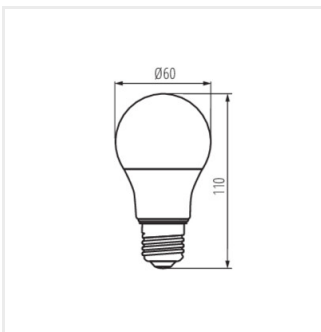

IQ-LED A60 5,5W, IQ-LED A60 9W, IQ-LED A60 10,5W