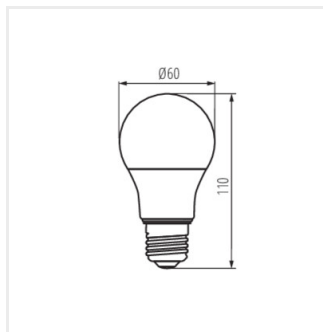

IQ-LED A60 5,5W, IQ-LED A60 9W, IQ-LED A60 10,5W