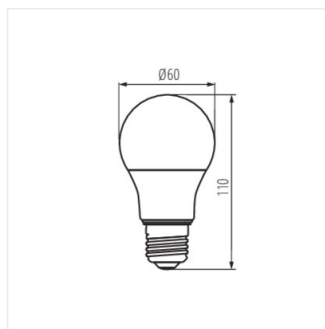

IQ-LED A60 5,5W, IQ-LED A60 9W, IQ-LED A60 10,5W

IQ-LED A60 5,5W, IQ-LED A60 9W, IQ-LED A60 10,5W