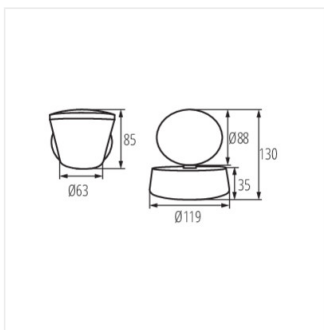

## DROMI LED

Lampada da giardino led

DROMI LED EL-1 7W-GR

DROMI LED EL-2 13W-GR

DROMI LED 50 7W-GR

DROMI LED 80 7W-GR

DROMI LED EL-1 7W-GR

DROMI LED EL-2 13W-GR