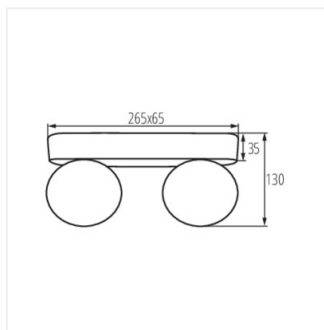

DROMI LED EL-2 13W-GR

DROMI LED EL-2 13W-GR