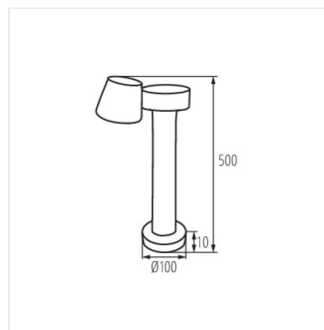

## DROMI LED

Lampada da giardino led

DROMI LED EL-1 7W-GR

DROMI LED EL-2 13W-GR

DROMI LED 50 7W-GR

DROMI LED 80 7W-GR

DROMI LED EL-1 7W-GR

DROMI LED EL-2 13W-GR