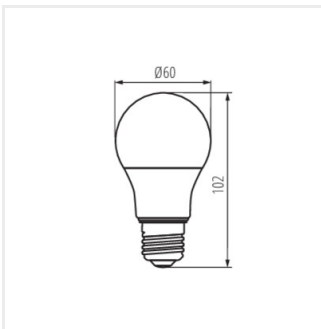

## IQ-LED A60

Lampadina led

IQ-LED A60 4,2W-NW

IQ-LED A60 7,2W

IQ-LED A60 4,2W

IQ-LED A60 7,2W