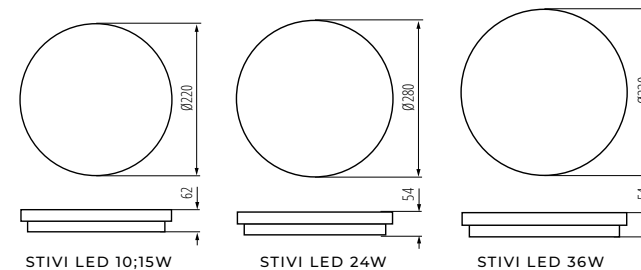

[lm]	(K)	
35000	STIVI LED 24W-NW-O	24W	3120 lm	4000K	brak
35001	STIVI LED 24W-NW-O-SE	24W	3120 lm	4000K	tak
35002	STIVI LED 36W-NW-O	36W	4680 lm	4000K	brak
35003	STIVI LED 36W-NW-O-SE	36W	4680 lm	4000K	tak
35004	STIVI LED 10W-NW-O	10W	1200 lm	4000K	brak
35005	STIVI LED 10W-NW-O-SE	10W	1200 lm	4000K	tak
35006	STIVI LED 15W-NW-O	15W	1800 lm	4000K	brak
35007	STIVI LED 15W-NW-O-SE	15W	1500 lm	4000K	tak

napięcie znamionowe: **220-240 AC**

materiał obudowy: **PC**

trwałość: **50 000h**

klasa ochrony: **II**

stopień ochrony: **IP65**

wytrzymałość mechaniczna: **IK08**