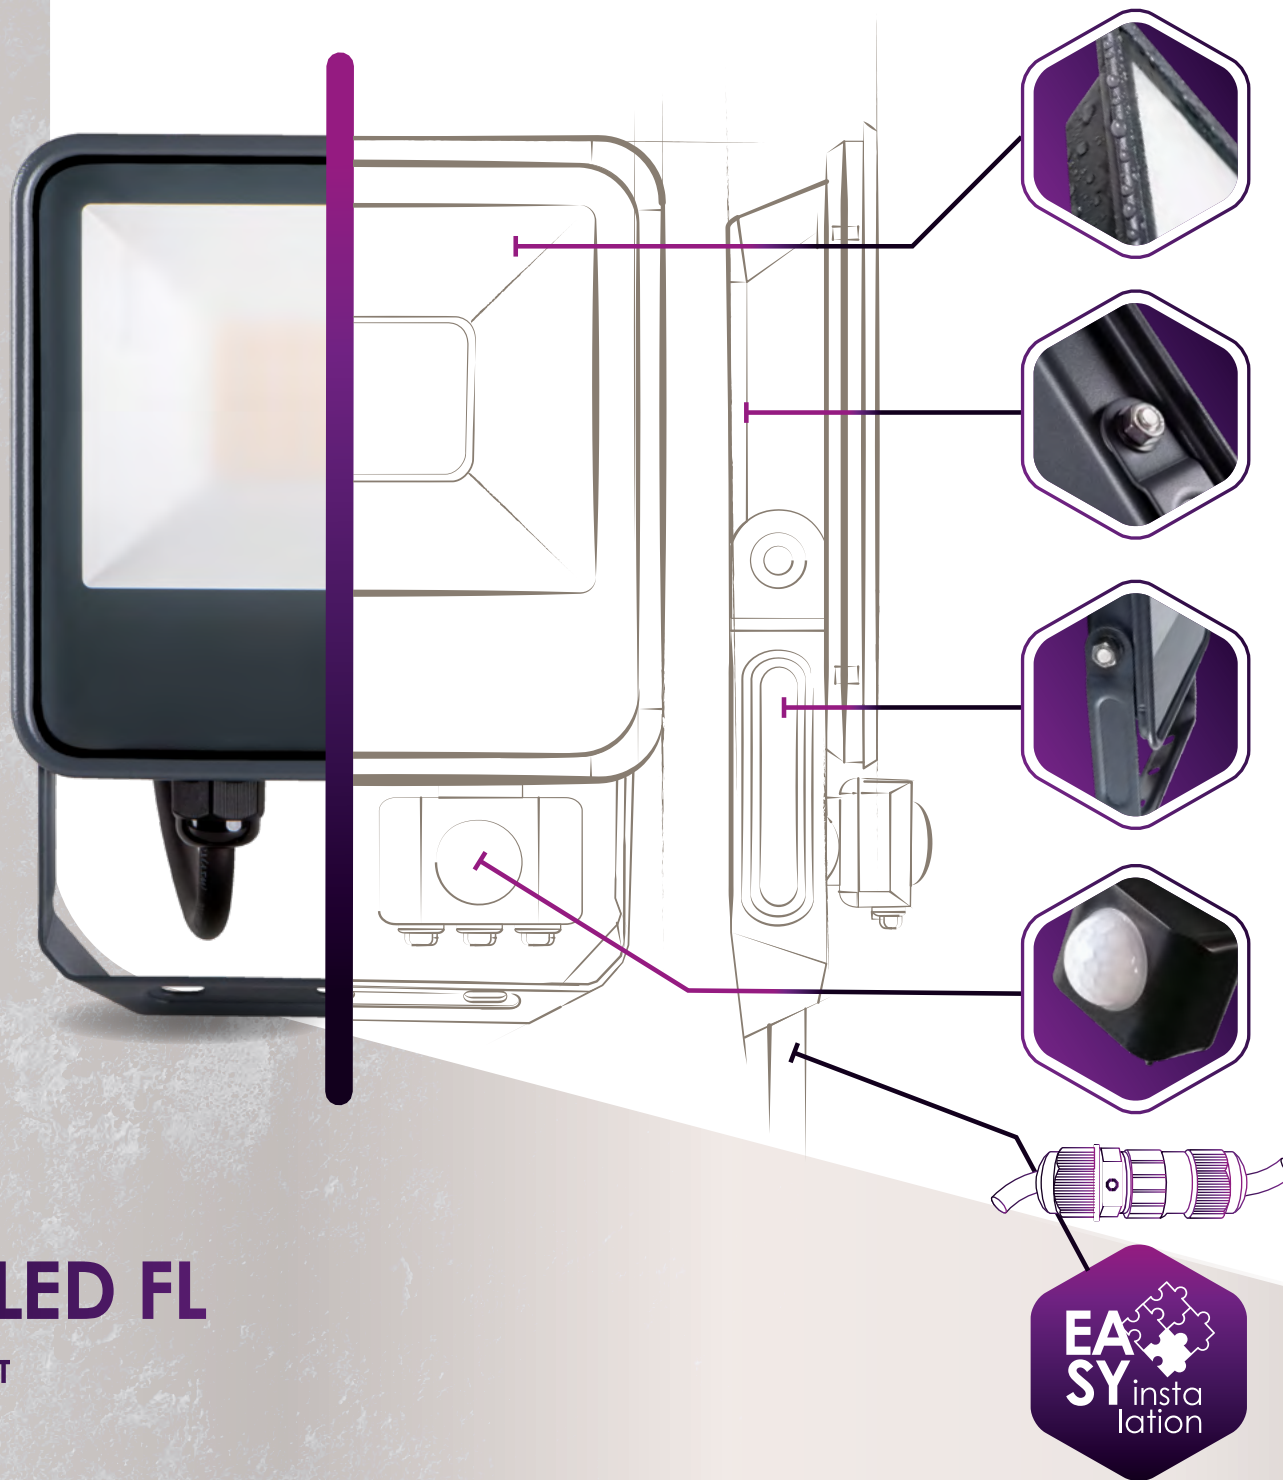

Bezpieczeństwo
Produkcja
kontrolowana

TÜVRheinland
CERTYFIKOWANO

www.tuv.com
ID 000083214

iQ-LED
Kanlux

A NEW PREMIUM
FLOODLIGHT LINE IN THE
KANLUX IQ-LED FAMILY

Kanlux iQ-LED FL

up to
120 $\frac{\text{lm}}{\text{W}}$
EFFICACY

BRANDED
components

IP
65/44

auto
matic
produc
tion

Kanlux iQ-LED FL

GUARANTEED DURABILITY AND ENERGY SAVINGS

Thanks to the use of high-quality components and automated production processes, the entire iQ-LED FL line is covered by a 5-year warranty (50,000h durability). IP 65 (IP 44 for the motion sensor version) protection ensures high resistance to ambient weather while the excellent lighting efficiency exceeding 120lm/W brings you increased energy savings. Featuring branded, high-quality LEDs, Kanlux's iQ-LED line guarantees top-of-the-line lighting parameters.

iQ LED
Kanlux

IP 65 (IP 44 for the motion sensor version) protection provides high resistance to ambient weather

The extruded aluminum housing sets new design trends and in conjunction with the automation of the production process, ensures optimal conditions of use

An ergonomic handle enables quick and easy installation with no need to remove it beforehand

Motion sensor and non-motion sensor versions available

A hermetically sealed quick-connect coupling allows you to quickly and effortlessly connect the floodlight to the electric wire