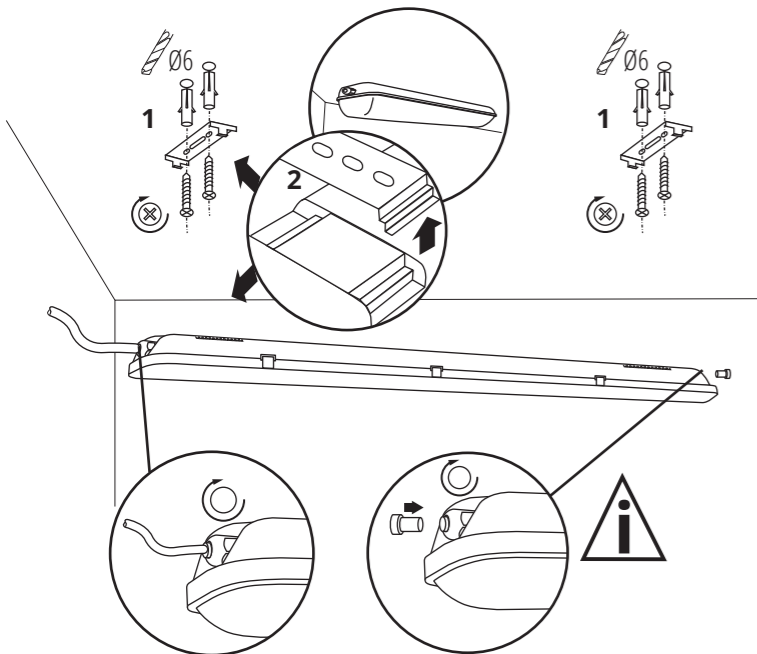

MAH PRO

$$\Sigma 1+2+3+\dots+n \leq \begin{matrix} \text{MAH PRO...38W - 12PCS} \\ \text{MAH PRO...52W - 8PCS} \end{matrix}$$

ON	OFF	MAH PRO 38W MAH PRO Y 38W	MAH PRO 38W MAH PRO Y 38W	MAH PRO 38W MAH PRO Y 38W	MAH PRO 38W MAH PRO Y 38W
		[mA] [lm] [W]	[mA] [lm] [W]	[mA] [lm] [W]	[mA] [lm] [W]
1	2	200 3750 22	250 4550 27,5	300 5600 34,5	350 6100 38

ON	OFF	MAH PRO 52W MAH PRO Y 52W	MAH PRO 52W MAH PRO Y 52W	MAH PRO 52W MAH PRO Y 52W	MAH PRO 52W MAH PRO Y 52W
		[mA] [lm] [W]	[mA] [lm] [W]	[mA] [lm] [W]	[mA] [lm] [W]
1	2	200 5000 29,5	250 6200 37	300 7300 44,5	350 8400 52