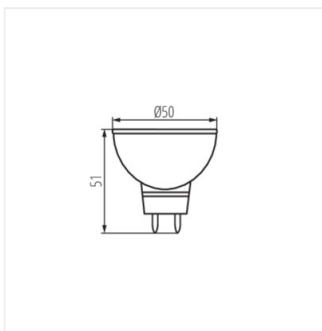

TOMI LED 5W MR16

TOMI LED 5W MR16