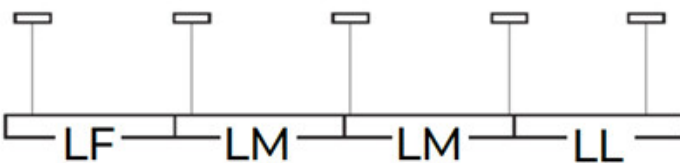

29557

ALIN NT GRIP

Wall bracket for the ALIN luminaire, 2 pcs included

25979

KLOSZ MPR AL 23W/33W

MPR búra az ALIN lámpatesthez, KLOSZ MPR AL 23W/33W, (25979)