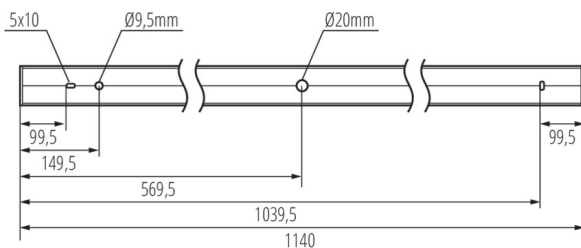

ALIN CORD 1F-B

Power supply terminal for ALIN luminaires and tracks, 1-phase, black, 150 cm

32542

ALIN CORD 1F-SR

Power supply terminal for ALIN luminaires and tracks, 1-phase, silver 150 cm

07871

ROPE-NT 150 SINGLE