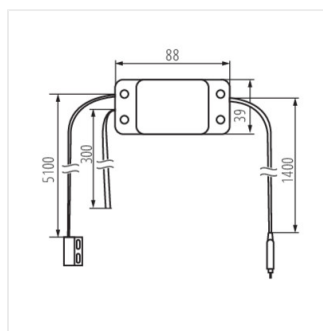

# KANLUX SMART

S SWITCH ON/OFF

S SWITCH SHUTTER

S SWITCH G DOOR

S SWITCH ON/OFF

S SWITCH SHUTTER

S SWITCH G DOOR