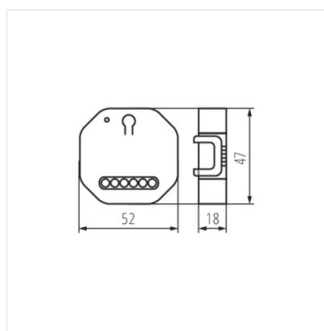

# KANLUX SMART

S SWITCH ON/OFF

S SWITCH SHUTTER

S SWITCH G DOOR

S SWITCH ON/OFF

S SWITCH SHUTTER

S SWITCH G DOOR