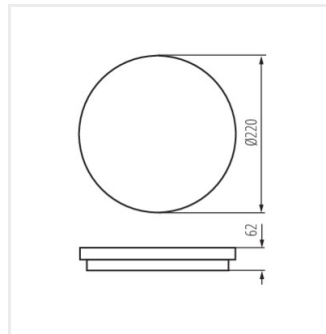

STIVI LED 10W; 15W

Létrehozás dátuma: 18.11.2024, 08:55

Fenntartjuk a műszaki változtatások bevezetésének jogát. A jelen anyagban található adatok jogi szempontból nem kötelező érvényűek.

Fotometria: adott termék vizsgálatakor elért eredmények.