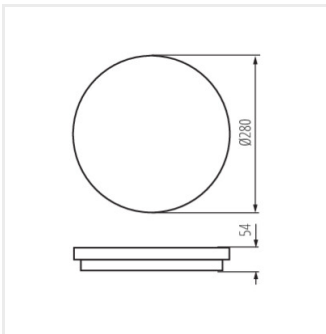

STIVI LED 24W-NW-O

STIVI LED 24W-NW-O-SE

STIVI LED 36W-NW-O

STIVI LED 36W-NW-O-SE

STIVI LED 10W-NW-O

STIVI LED 10W-NW-O-SE

STIVI LED 15W-NW-O

STIVI LED 15W-NW-O-SE