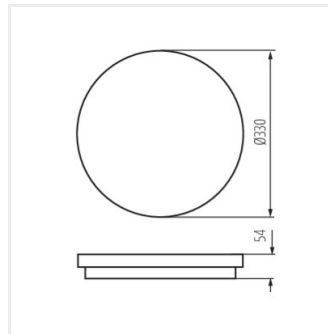

STIVI LED 36W