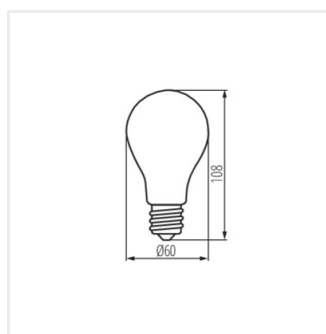

XLED EX A60

LED fényforrás

XLED EX A60