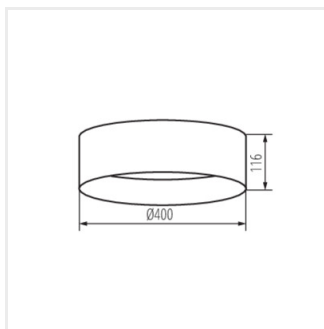

RIFA LED

Mennyezeti LED lámpa

RIFA LED 17,5W