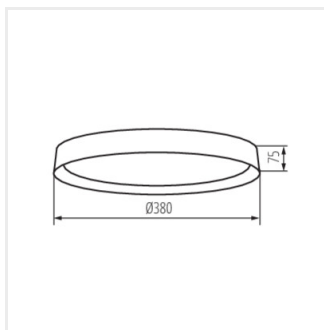

### Mennyezeti LED lámpa

SOLN LED 17,5W NW B/G

SOLN LED 17,5W NW W/G

SOLN LED 17,5W NW B/G

SOLN LED 17,5W NW W/G