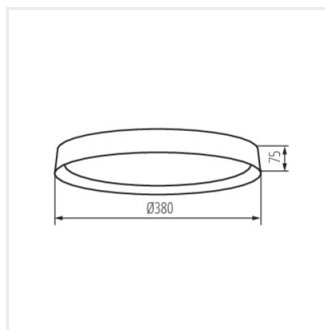

### Mennyezeti LED lámpa

SOLN LED 17,5W NW B/G

SOLN LED 17,5W NW W/G

SOLN LED 17,5W NW B/G

SOLN LED 17,5W NW W/G