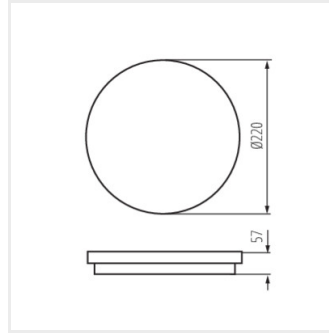

BENO 12-18W CCT-O