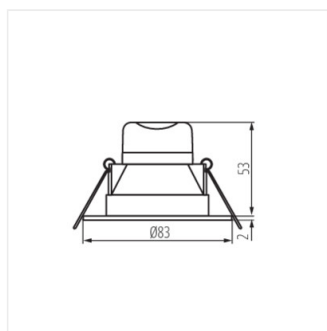

## IVIAN LED

Точково LED осветително тяло IP44

IVIAN LED 4,5W W-WW

IVIAN LED 4,5W SN-WW

IVIAN LED 4,5W W-NW

IVIAN LED 4,5W SN-NW

IVIAN LED 4-5W