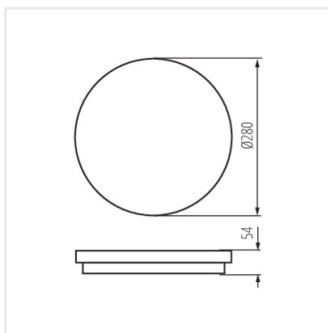

STIVI LED 24W-NW-O

STIVI LED 24W-NW-O-SE

STIVI LED 36W-NW-O

STIVI LED 36W-NW-O-SE

STIVI LED 10W-NW-O

STIVI LED 10W-NW-O-SE

STIVI LED 15W-NW-O

STIVI LED 15W-NW-O-SE