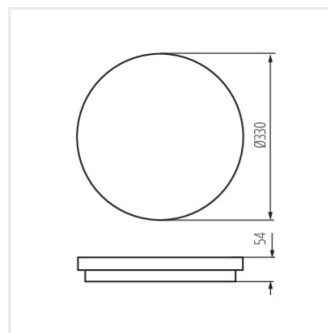

STIVI LED 36W