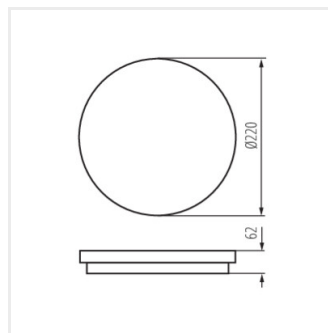

STIVI LED 10W; 15W

Date of issue: 08.11.2024, 13:25

Запазва се правото за въвеждане на технически промени. Данните, съдържащи се в този материал, не са правно обвързващи.

Фотометрия: резултати, получени по време на изпитване на дадения екземпляр.