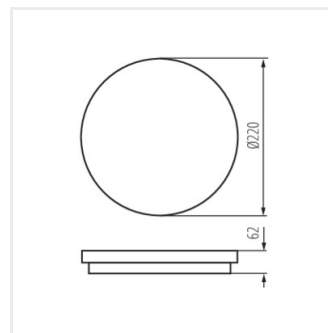

STIVI LED 10W; 15W

Date of issue: 18.11.2024, 08:55

Запазва се правото за въвеждане на технически промени. Данните, съдържащи се в този материал, не са правно обвързващи.

Фотометрия: резултати, получени по време на изпитване на дадения екземпляр.