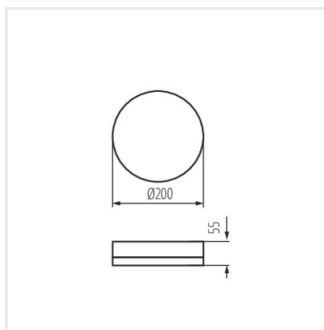

### LED плафониера

IPER LED 10W-NW-L-SE

IPER LED 19W-NW-L-SE

IPER LED 26W-NW-L-SE

IPER LED 35W-NW-L-SE

IPER LED 10W-NW-O

IPER LED 19W-NW-O

IPER LED 26W-NW-O