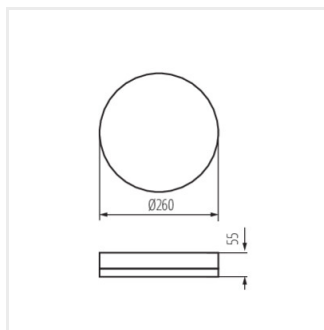

### LED плафониера

IPER LED 10W-NW-L-SE

IPER LED 19W-NW-L-SE

IPER LED 26W-NW-L-SE

IPER LED 35W-NW-L-SE

IPER LED 10W-NW-O

IPER LED 19W-NW-O

IPER LED 26W-NW-O