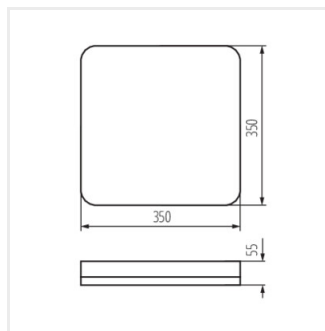

IPER LED 35W-NW-O

IPER LED 10W-NW-L

IPER LED 19W-NW-L

IPER LED 26W-NW-L

IPER LED 35W-NW-L