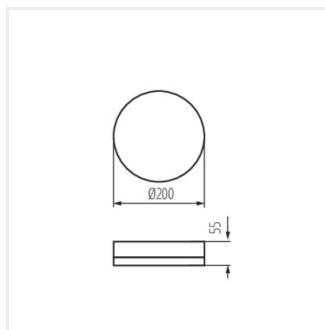

### LED плафониера

IPER LED 10W-NW-L-SE

IPER LED 19W-NW-L-SE

IPER LED 26W-NW-L-SE

IPER LED 35W-NW-L-SE

IPER LED 10W-NW-O

IPER LED 19W-NW-O

IPER LED 26W-NW-O