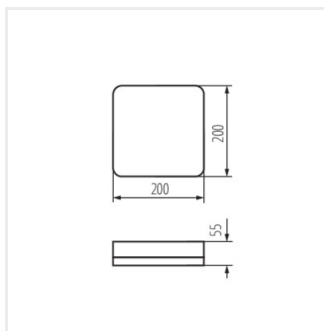

IPER LED 10W-NW-L