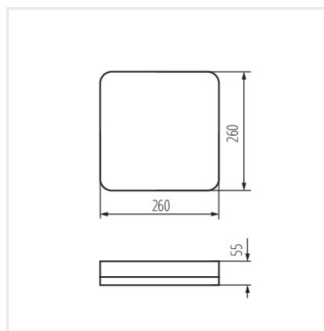

IPER LED 26W-NW-L