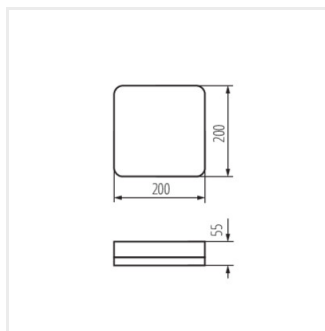

IPER LED 19W-NW-L