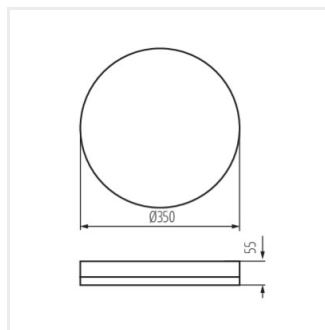

### LED плафониера

IPER LED 10W-NW-L-SE

IPER LED 19W-NW-L-SE

IPER LED 26W-NW-L-SE

IPER LED 35W-NW-L-SE

IPER LED 10W-NW-O

IPER LED 19W-NW-O

IPER LED 26W-NW-O