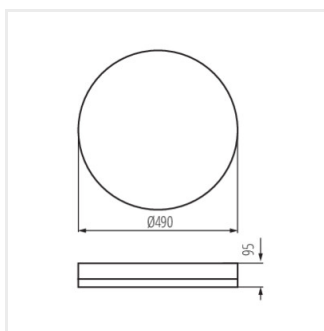

ARVOS LED 37W CCT