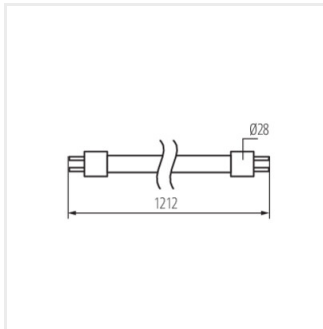

T8 N LED

Světelný zdroj LED

T8 N LED 18W-NW