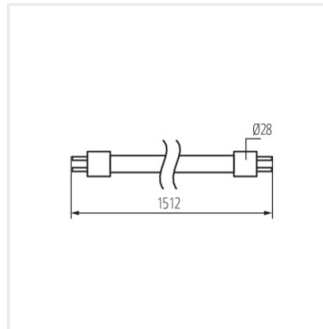

T8 N LED 22W-NW