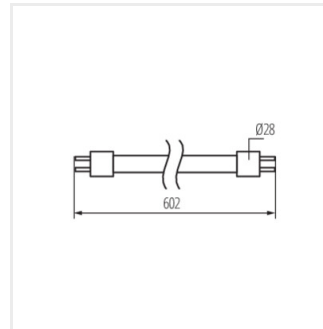

T8 N LED 9W-CW