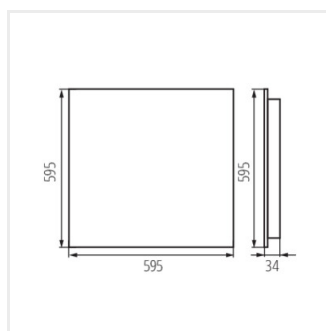

## KIENO LED P1D

Kancelářské vestavné LED svítidlo

KNU-B-P1D

KNU-W-P1D

KNU-P1D