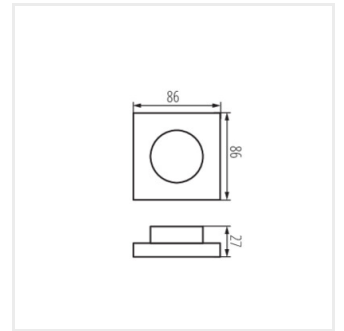

CTRL 12/24V MONO/CCT

Controller für LED-Streifen

REMOTE O 1 MONO/CCT-B

REMOTE 4 MONO/CCT-B

CTRL 12/24V MONO/CCT

REMOTE CCT

REMOTE MONO

REMOTE L 1 MONO/CCT-W