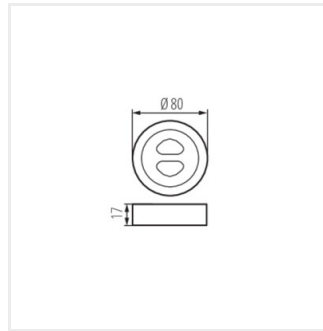

CTRL 12/24V MONO/CCT

Controller für LED-Streifen

REMOTE O 1 MONO/CCT-B

REMOTE 4 MONO/CCT-B

CTRL 12/24V MONO/CCT

REMOTE CCT

REMOTE MONO

REMOTE L 1 MONO/CCT-W