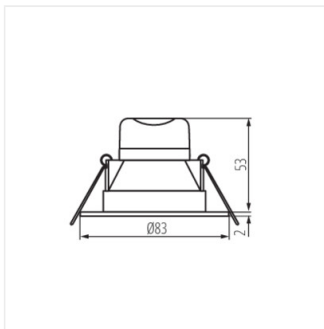

- Gehäusematerial: Kunststoff
- Abdeckungsmaterial: Kunststoff

IVIAN LED

Deckenleuchte IP44

IVIAN LED 4,5W W-WW

IVIAN LED 4,5W SN-WW

IVIAN LED 4,5W W-NW

IVIAN LED 4,5W SN-NW

IVIAN LED 4-5W