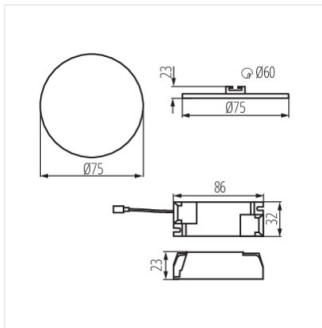

AREL LED DL 20W

AREL LED

Downlight

AREL LED DO 25W

AREL LED DL 25W

AREL LED DO 6W

AREL LED DL 6W

AREL LED DO 10W