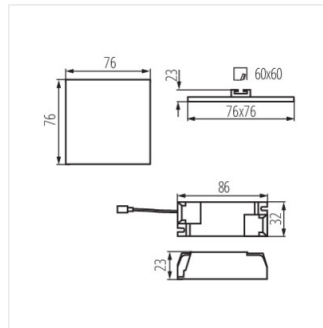

AREL LED DL 20W

AREL LED

Downlight

AREL LED DO 25W

AREL LED DL 25W

AREL LED DO 6W

AREL LED DL 6W

AREL LED DO 10W