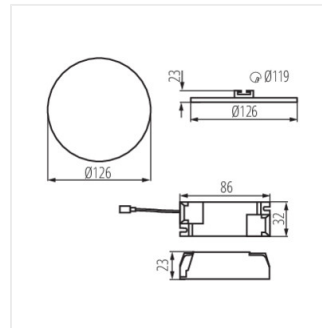

AREL LED DL 20W

AREL LED

Downlight

AREL LED DO 25W

AREL LED DL 25W

AREL LED DO 6W

AREL LED DL 6W

AREL LED DO 10W