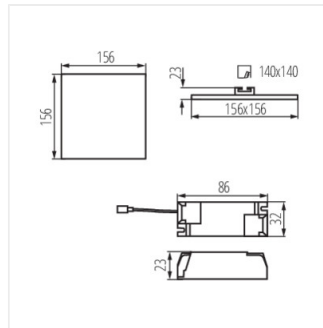

AREL LED DL 14W