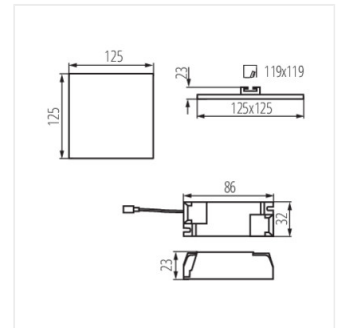

AREL LED DL 20W

AREL LED

Downlight

AREL LED DO 25W

AREL LED DL 25W

AREL LED DO 6W

AREL LED DL 6W

AREL LED DO 10W