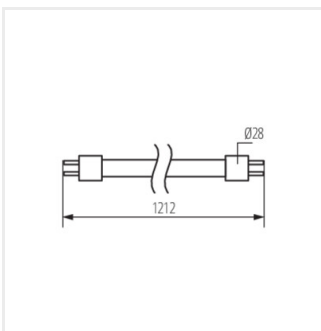

T8 LED GLASSv5

LED-LEUCHTMITTEL

T8 LED GLASSv5 12W-NW

T8 LED GLASSv5 12W-CW

T8 LED GLASSv5 12W