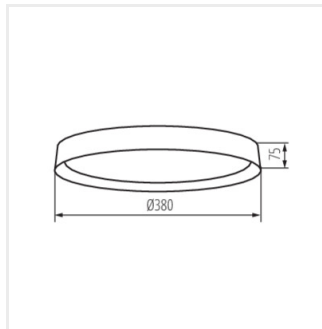

### LED- Deckenleuchte

SOLN LED 17,5W NW B/G

SOLN LED 17,5W NW W/G

SOLN LED 17,5W NW B/G

SOLN LED 17,5W NW W/G