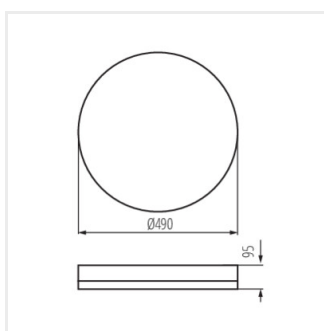

- Gehäusematerial: Stahl
- Abdeckungsmaterial: PMMA

ARVOS LED

LED- Deckenleuchte

ARVOS LED 37W CCT B

ARVOS LED 37W CCT W

ARVOS LED 37W CCT