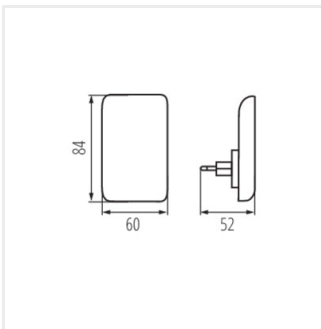

- Gehäusematerial: PC

ORISA LED

LED-Nacht-Orientierungsleuchte/Steckdose

ORISA LED WW W

ORISA LED WW B

ORISA LED WW W

ORISA LED WW B