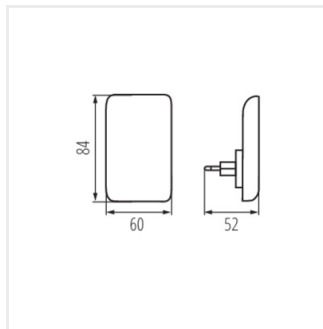

- Gehäusematerial: PC

ORISA LED

LED-Nacht-Orientierungsleuchte/Steckdose

ORISA LED WW W

ORISA LED WW B

ORISA LED WW W

ORISA LED WW B