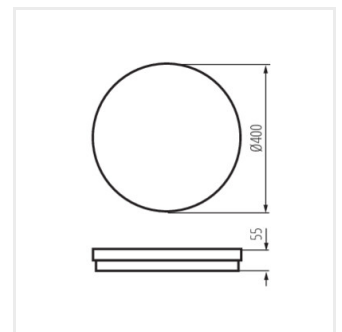

BENO ECO 40W CCT O B