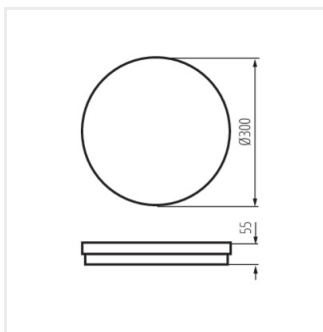

BENO ECO

LED- Deckenleuchte

BENO ECO 12W CCT O W

BENO ECO 12W CCT O B

BENO ECO 20W CCT O W

BENO ECO 20W CCT O B

BENO ECO 30W CCT O W

BENO ECO 30W CCT O B