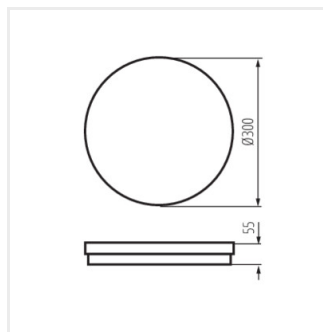

BENO ECO

LED- Deckenleuchte

BENO ECO 12W CCT O W

BENO ECO 12W CCT O B

BENO ECO 20W CCT O W

BENO ECO 20W CCT O B

BENO ECO 30W CCT O W

BENO ECO 30W CCT O B