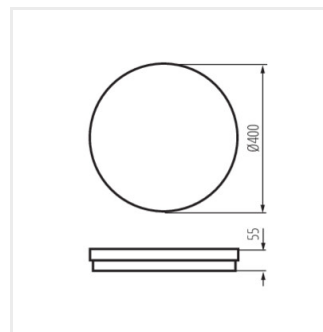

BENO ECO

LED- Deckenleuchte

BENO ECO 12W CCT O W

BENO ECO 12W CCT O B

BENO ECO 20W CCT O W

BENO ECO 20W CCT O B

BENO ECO 30W CCT O W

BENO ECO 30W CCT O B