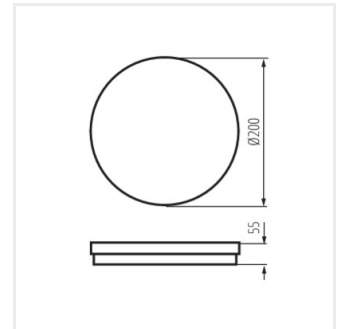

BENO ECO

LED- Deckenleuchte

BENO ECO 12W CCT O W

BENO ECO 12W CCT O B

BENO ECO 20W CCT O W

BENO ECO 20W CCT O B

BENO ECO 30W CCT O W

BENO ECO 30W CCT O B