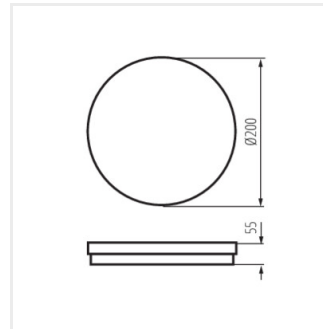

BENO ECO

LED- Deckenleuchte

BENO ECO 12W CCT O W

BENO ECO 12W CCT O B

BENO ECO 20W CCT O W

BENO ECO 20W CCT O B

BENO ECO 30W CCT O W

BENO ECO 30W CCT O B