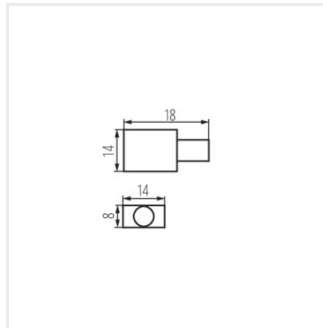

NEON RGB END CAP HOLE