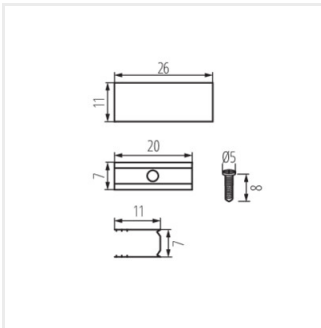

NEON RGB MOUNTINGCLIP