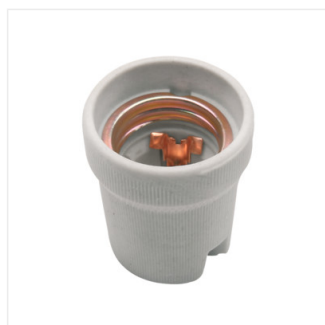

HLDR-E27

Light source fitting

HLDR-E27

HLDR-E27	02160	grey
HLDR-E27-F	02161	grey
HLDR-E27-D	02162	grey

- Maximum permissible holder temperature 180°C

HLDR-E27

HLDR-E27-F

HLDR-E27-D