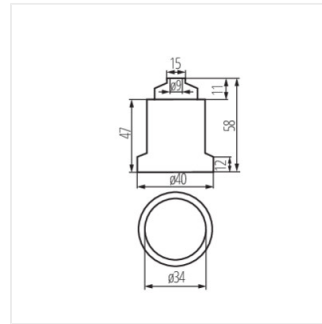

HLDR-E27

Light source fitting

HLDR-E27

HLDR-E27	02160	grey
HLDR-E27-F	02161	grey
HLDR-E27-D	02162	grey

- Maximum permissible holder temperature 180°C

HLDR-E27

HLDR-E27-F

HLDR-E27-D

HLDR-E27

Light source fitting

HLDR-E27

HLDR-E27-F

HLDR-E27-D