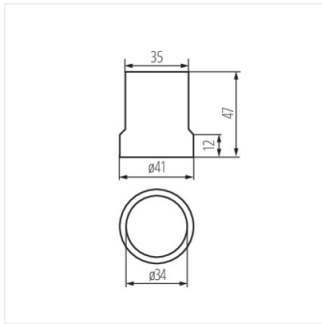

HLDR-E27

Light source fitting

HLDR-E27