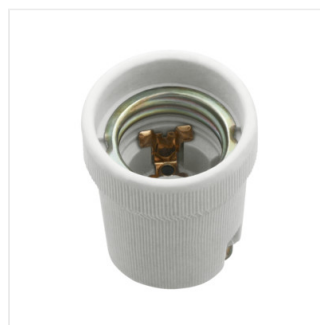

HLDR-E27

Light source fitting

HLDR-E27

HLDR-E27	02160	grey
HLDR-E27-F	02161	grey
HLDR-E27-D	02162	grey

- Maximum permissible holder temperature 180°C

HLDR-E27

HLDR-E27-F

HLDR-E27-D