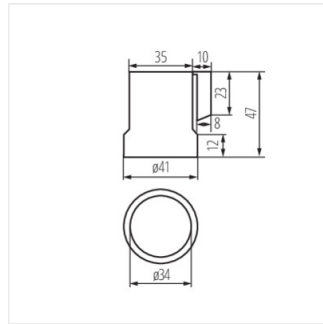

HLDR-E27-F