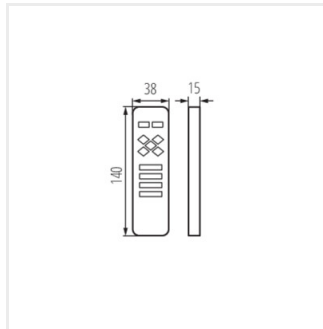

REMOTE 4 MONO/CCT-B