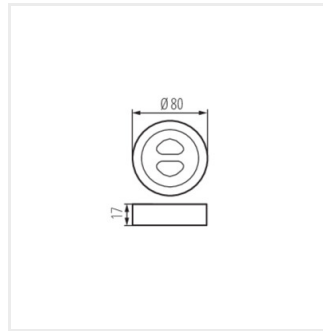

REMOTE MONO