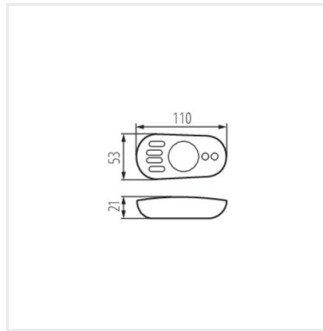

- Material: plastic

CTRL 12/24V MONO/CCT

REMOTE CCT

REMOTE MONO

REMOTE L 1 MONO/CCT-W

Date of issue: 24.09.2024, 13:50

We reserve the right to make technical changes. The data contained in this material are not legally binding.

CTRL 12/24V MONO/CCT

Controller for LED tapes

REMOTE O 1 MONO/CCT-B

REMOTE 4 MONO/CCT-B

CTRL 12/24V MONO/CCT

REMOTE CCT

REMOTE MONO

REMOTE L 1 MONO/CCT-W