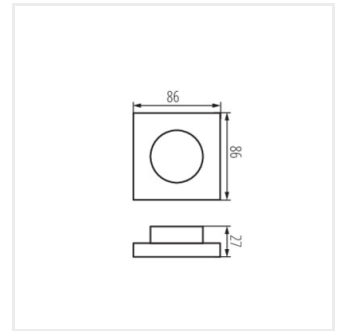

REMOTE L 1 MONO/CCT-W