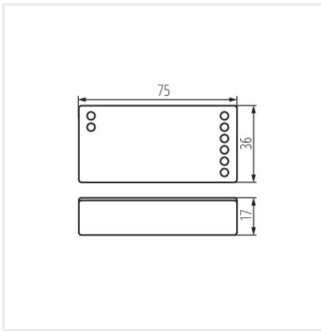

CTRL 12/24V MONO/CCT