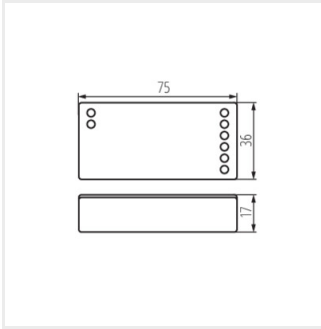

CTRL 12/24V RGBW CCT	22148	white	12 DC; 24 DC	max 10	max 30
REMOTE RGBW	22146	white	2 x 1,5 DC	2 x AAA	max 30

- Material: plastic

CTRL 12/24V RGBW CCT

REMOTE RGBW

CTRL 12/24V RGBW CCT

Controller for LED tapes