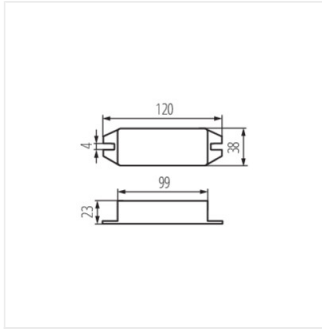

CONTROLLER RGBW

Controller for LED tapes

CTRL 12/24V 10A RGBW