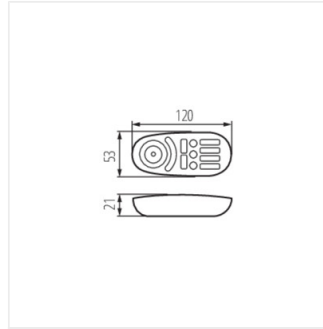

REMOTE RGBW