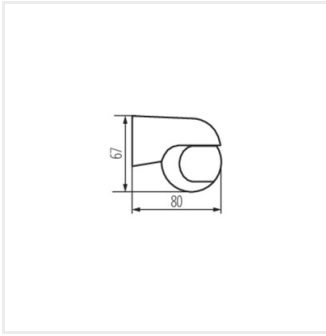

ALER MINI

Date of issue: 04.02.2025, 13:15

We reserve the right to make technical changes. The data contained in this material are not legally binding.

Photometry: the results obtained from testing were from a specific sample.

Kanlux S.A. ul. Objazdowa 1-3, 41-922 Radzionków, Poland kanlux@kanlux.com