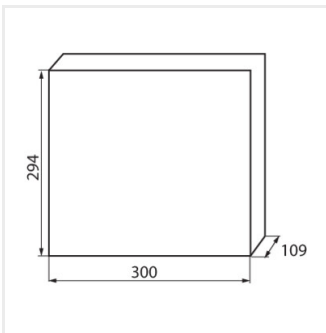

KDB

KDB-series distribution board

KDB-S24T