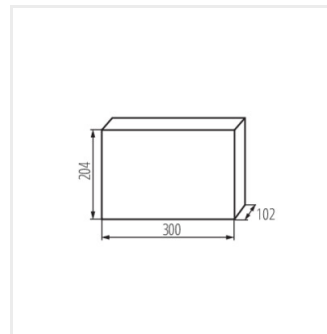

KDB

KDB-series distribution board

KDB-S12P