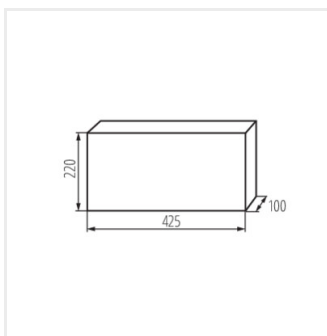

KDB

KDB-series distribution board

KDB-F18P