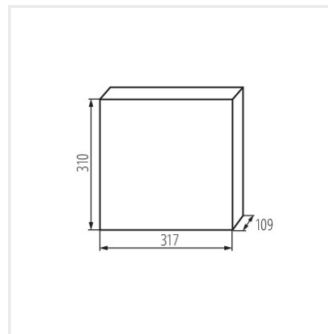

KDB

KDB-series distribution board

KDB-F24P