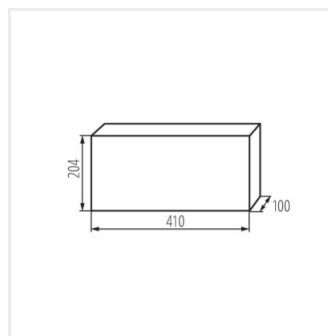

KDB

KDB-series distribution board

KDB-S18P