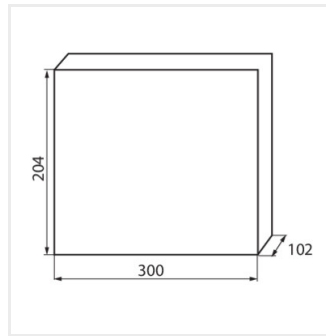

KDB

KDB-series distribution board

KDB-S12T