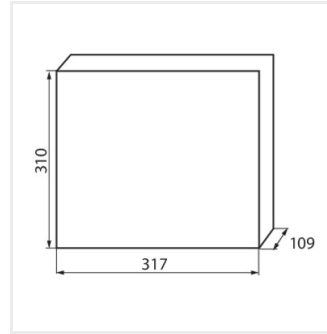

KDB

KDB-series distribution board

KDB-F24T