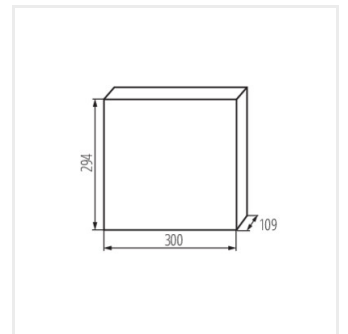

KDB

KDB-series distribution board

KDB-S24P