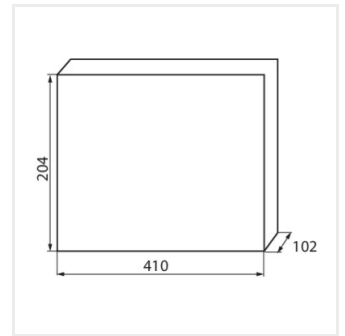

KDB

KDB-series distribution board

KDB-S18T