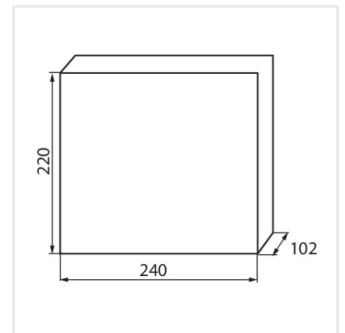

KDB

KDB-series distribution board

KDB-F08T