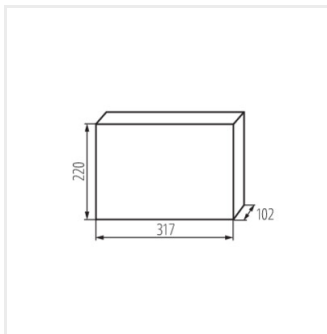

KDB

KDB-series distribution board

KDB-F12P