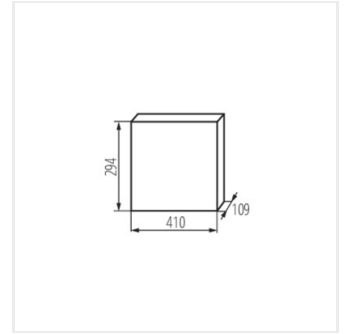

KDB

KDB-series distribution board

KDB-S36PM