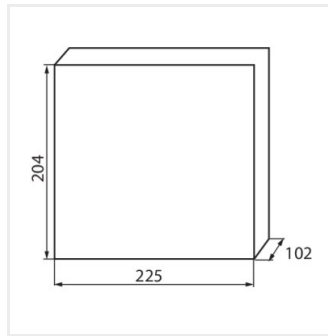

KDB

KDB-series distribution board

KDB-S08T