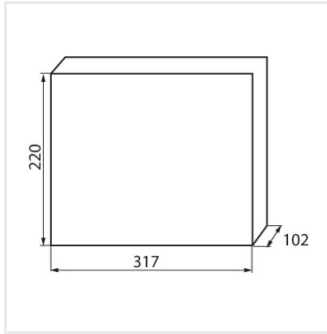

KDB

KDB-series distribution board

KDB-F12T