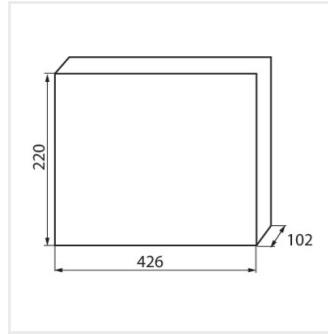

KDB

KDB-series distribution board

KDB-F18T