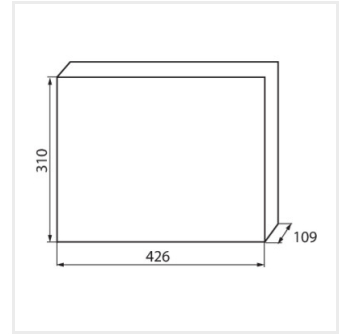

KDB

KDB-series distribution board

KDB-F36T