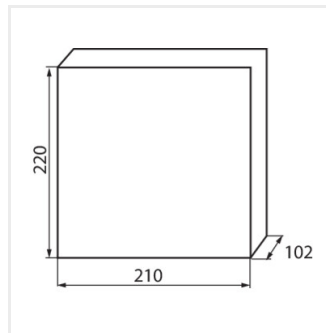

KDB

KDB-series distribution board

KDB-F06T