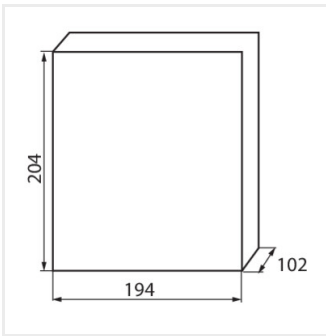

KDB

KDB-series distribution board

KDB-S06T