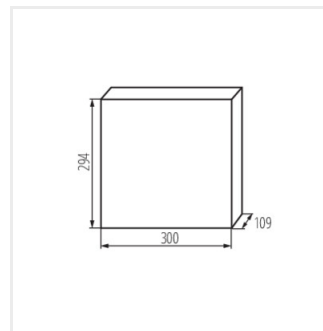

KDB

KDB-series distribution board

KDB-S24PM