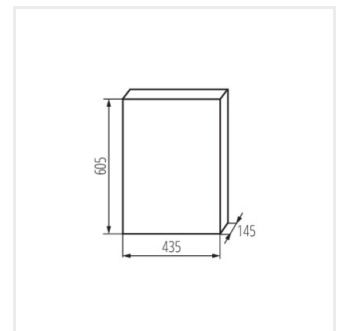

KDB

KDB-series distribution board

KDB-F54P