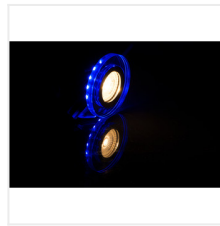

SOREN

Ceiling-mounted spotlight fitting

[V] 220-240 AC	[Hz] 50	3.6	PAR16	GU10	SMD	≥15000
[h] 20000		IP 20		[°C] 5÷25		[mm] 0.75÷2.5
0,5m						

SOREN O-SR WW

Model	Power [W]	Max Beam Angle [°]	Color	Beam Type
SOREN O-SR WW	24410	max 20	silver	none
SOREN O-BL	24411	max 20	silver	none
SOREN L-SR WW	24413	max 20	silver	none
SOREN L-BL	24414	max 20	silver	none
SOREN O-SR CW	24416	max 20	silver	none
SOREN L-SR CW	24417	max 20	silver	none

Kanlux SOREN are glass holders whose additional asset is the colourful, decorative LED strip lighting up the glass base of the holder.

- Enclosure material: glass

SOREN

Ceiling-mounted spotlight fitting

SOREN O-BL