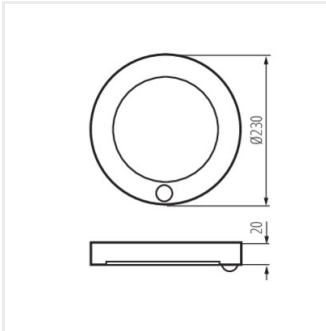

Kanlux

Kanlux ERGA PIR

Kanlux ERGA PIR is a versatile downlight that can be mounted on the ceiling (recessed or surface) and on the wall. Available in classic white and black, it fits perfectly into various interiors. Equipped with a PIR motion sensor and CCT technology, which allows you to choose the color temperature. The sensor adjustment and CCT settings are hidden under a removable frame, which ensures aesthetics and ease of use. The fixture is covered by a 5-year warranty, which guarantees its reliability and durability.

ERGA PIR 17W CCT-B

ERGA PIR 17W CCT-B	24605	17	black	max 1600	120	3000/4000/6500
ERGA PIR 17W CCT-W	24606	17	white	max 1800	120	3000/4000/6500

ERGA PIR 17W CCT-B

ERGA PIR 17W CCT-W

ERGA PIR 17W CCT

Date of issue: 10.03.2025, 11:40

We reserve the right to make technical changes. The data contained in this material are not legally binding.

Photometry: the results obtained from testing were from a specific sample.

Kanlux S.A. ul. Objazdowa 1-3, 41-922 Radzionków, Poland kanlux@kanlux.com