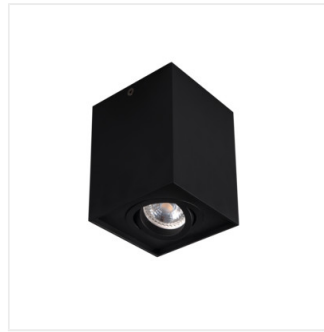

GORD

Ceiling-mounted spotlight fitting

[V] 220-240 AC	[Hz] 50	 PAR16	 GU10		IP 20	
 5÷25			 25		 0.75÷1.5	 0,5m
CE	EAC	UK CA				

GORD DLP 50-W	25470	max 25	matte white
GORD DLP 50-B	25471	max 25	black matt

Kanlux GORD are popular surface holders. They are characterized by an interesting and expressive shape in the form of a cuboid. Kanlux GORD guarantee exceptional lighting making it possible to emphasize some elements of decor in a room and create pleasant atmosphere. Modern design and elegant simplicity make these holders match both residential interiors and commercial interiors.

- Enclosure material: aluminum alloy

GORD

Ceiling-mounted spotlight fitting

GORD DLP 50-W

GORD DLP 50-B