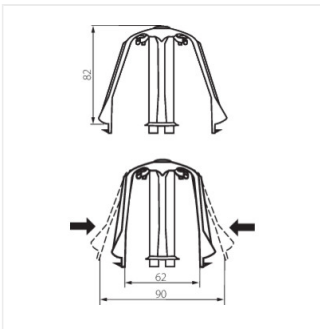

Accessory for wall and ceiling fixtures

SC-1 **25590** black

- Material: glass fibre reinforced polyamide 6.6

SC-1