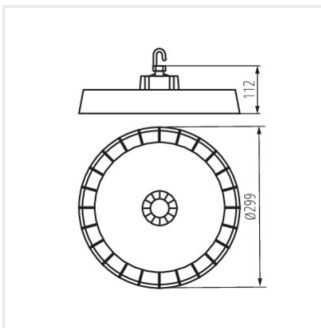

HB PRO STRONG 150W-NW