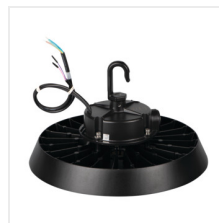

HB PRO STRONG

High-bay LED light fitting

up to
170 $\frac{\text{lm}}{\text{W}}$

IP 65

10K

$[\text{V}]$ 220-240 AC	$[\text{Hz}]$ 50	$[\text{°}]$ 90	≥ 25000	$[\text{h}]$ 50000	ellipse $\leq 6x \text{ MacAdam}$	Ra 80
SMD	1-10V	\oplus	IP 65	$[\text{°C}]$ -30÷50	\uparrow	
IK 08	$[\text{m}]$ 0.3	$[\text{mm}^2]$ 1	$[\text{m}]$ 1m	Hg	CE	
EAC	UK CA	\downarrow				

HB PRO STRONG 150W-NW

	$[\text{W}]$	$[\text{lm}]$	$T_c [\text{K}]$	
HB PRO STRONG 150W-NW 27158	150 112,5 75	25500 19125 12750	4000	grey
HB PRO STRONG 200W-NW 27159	200 150 100	34000 25500 17000	4000	grey
HB PRO STRONG 100W-NW 27163	100 75 50	17000 12750 8500	4000	grey

Kanlux HB PRO STRONG are high-bay luminaires, offering luminous efficiency of up to 170 lm/W. Thanks to the 1-10V power supply with dimming function, enabling smooth regulation of light intensity, as well as the possibility of manual adjustment of the luminaire power at the following levels: 100%, 75 % and 50% you will gain even greater control over the lighting. Kanlux HB PRO STRONG in the 200W version generates a luminous flux of 34,000 lm, which will ensure visibility even in large spaces.

HB PRO STRONG

High-bay LED light fitting

- 5 years Warranty under the terms of the warranty statement, available on our website
- IK10 is achieved when using a protective grid (without IK08 net).
- Enclosure material: aluminum alloy
- Protective glass material: plastic