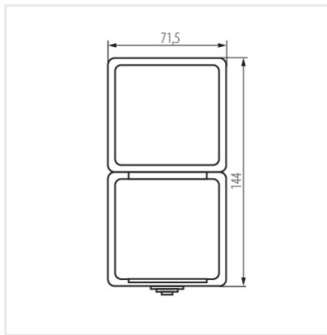

27358 TEKNO 05-3121-102 bi

Single-pole switch and type E power socket, vertical, with contact protection

TEKNO 05-3121-102 bi | 27358 | white

- - Plastic: ABS

27358 TEKNO 05-3121-102 bi

Single-pole switch and type E power socket, vertical, with contact protection