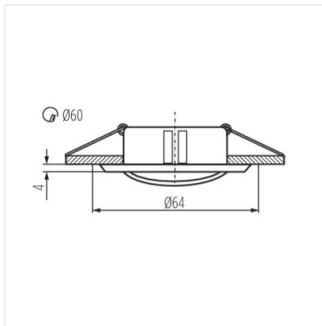

02755 CEL CTC-5519-C/M

Ceiling-mounted spotlight fitting

 12 AC; 12 DC					IP 20	
 5+25	 Ø60		 0,5m	CE	EAC	UK CA

CEL CTC-5519-C/M **02755** max 35 chrome Satin in one axis 15

Kanlux CEL is a ceiling eye made of aluminium in the colour of mat chromium. The eye cooperates with bulbs with Gx4 light bulb base.

- Enclosure material: steel

Ceiling-mounted spotlight fitting

CEL CTC-5519-C/M