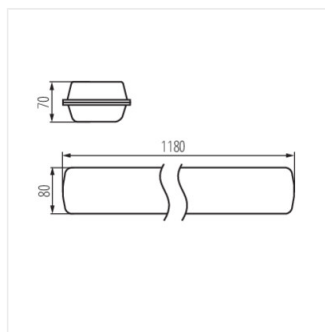

FUTURIO LED 49W 1180mm

LED dustproof lighting fitting

FT1200 49W-840