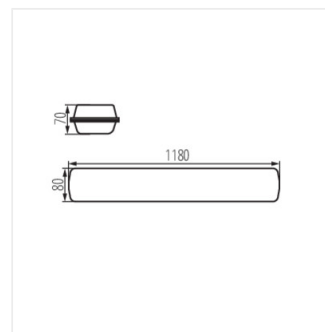

### FTD1200 49W-840-OPL

	[V]	Tc [K]	TYPE	[°]	[lm]	lm W	[mm]	[°C]	
FTD1200 49W-840-OPL	<b>28651</b>	49	4000	opal	X130/Y110	6200	127	1180	-25÷35
FTD1200 49W-840-RYF	<b>28652</b>	49	4000	grooved	X115/Y105	6700	137	1180	-25÷35
FTD1200 49W-840-INT	<b>28654</b>	49	4000	prismatic, narrow-beam	X70/Y95	6500	133	1180	-25÷35
FTD1200 49W-840-ASY	<b>28655</b>	49	4000	prismatic, asymmetric	X75/Y95	6500	133	1180	-25÷35

## FUTURIO LED DALI 49W 1180mm

LED dustproof lighting fitting

FTD1200 49W-840-OPL

FTD1200 49W-840-RYF

FTD1200 49W-840-INT

FTD1200 49W-840-ASY