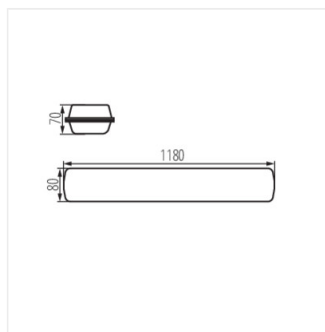

FUTURIO LED DALI 49W 1180mm

LED dustproof lighting fitting

FTD1200 49W-840-OPL