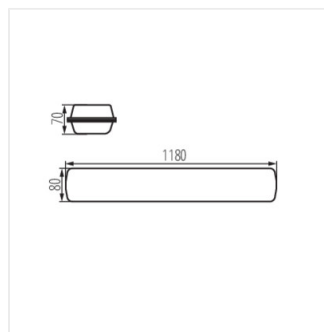

## FUTURIO LED DALI 49W 1180mm

LED dustproof lighting fitting

FTD1200 49W-840-OPL

FTD1200 49W-840-RYF

FTD1200 49W-840-INT

FTD1200 49W-840-ASY