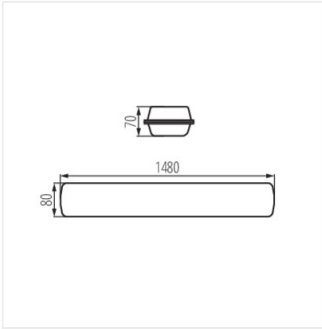

FUTURIO 66W 1500mm

LED dustproof lighting fitting

FT1500 66W-840-RYF